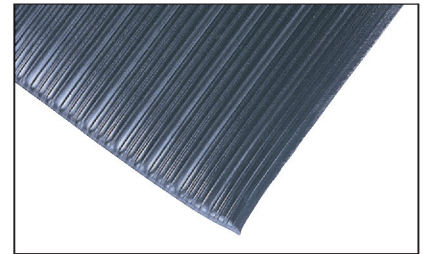

Diamond Plate Safety Step 15

Bright yellow borders promote workplace safety along with a rugged, durable, PVC/Nitrile rubber anti-fatigue matting. Diamond-Plate cushioned surface allows employees to stand or walk on beveled edges. Superior comfort and long term performance improve worker morale by providing relief to aching feet and tired legs.

Color: Black/Yellow, Plain Black Thickness: 9/16" (15mm)

Stock mat sizes: 2' X 3', 3' X 5'

Stock roll sizes: 2' X 75', 3' X 75', 4' X 75', 5' x 75', 6' X 75'

Customized sizes: Up to 75' in length- 2' cut, 3' cut, 4' cut, 5' cut, 6' cut

1. Black/Yellow
2. Black

Comfort Step 42

Our most economical anti-fatigue, this durable closed-cell vinyl sponge matting, improves workers comfort by providing a cushioned surface to stand or walk on. Featuring beveled edges for safety, Portico Systems' Comfort Step 42 delivers a huge relief to aching feet and tired legs.

Color: Gray or Black Thickness: 3/8" (10mm)

Embossing: Pebble or Ribbed
Stock Mat Sizes: 2' X 3', 3' X 5',

Stock Roll Sizes: 2' X 30', 3' X 30', 4' X 30', 2' X 60', 3' X 60', 4' X 60',
6' X 60'

Customized Sizes: Up to - 2' X 30', 3' X 30', 4' X 30', 2' X 60', 3' X 60',
4' X 60', 6' X 60'